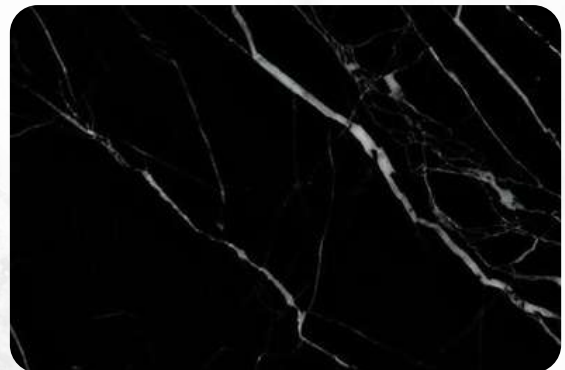

Rose Wood

Teakwood Cream

Kandla Grey

SLATE

Nero Black

Dusty Silver

Rustic Grey

Marine Black